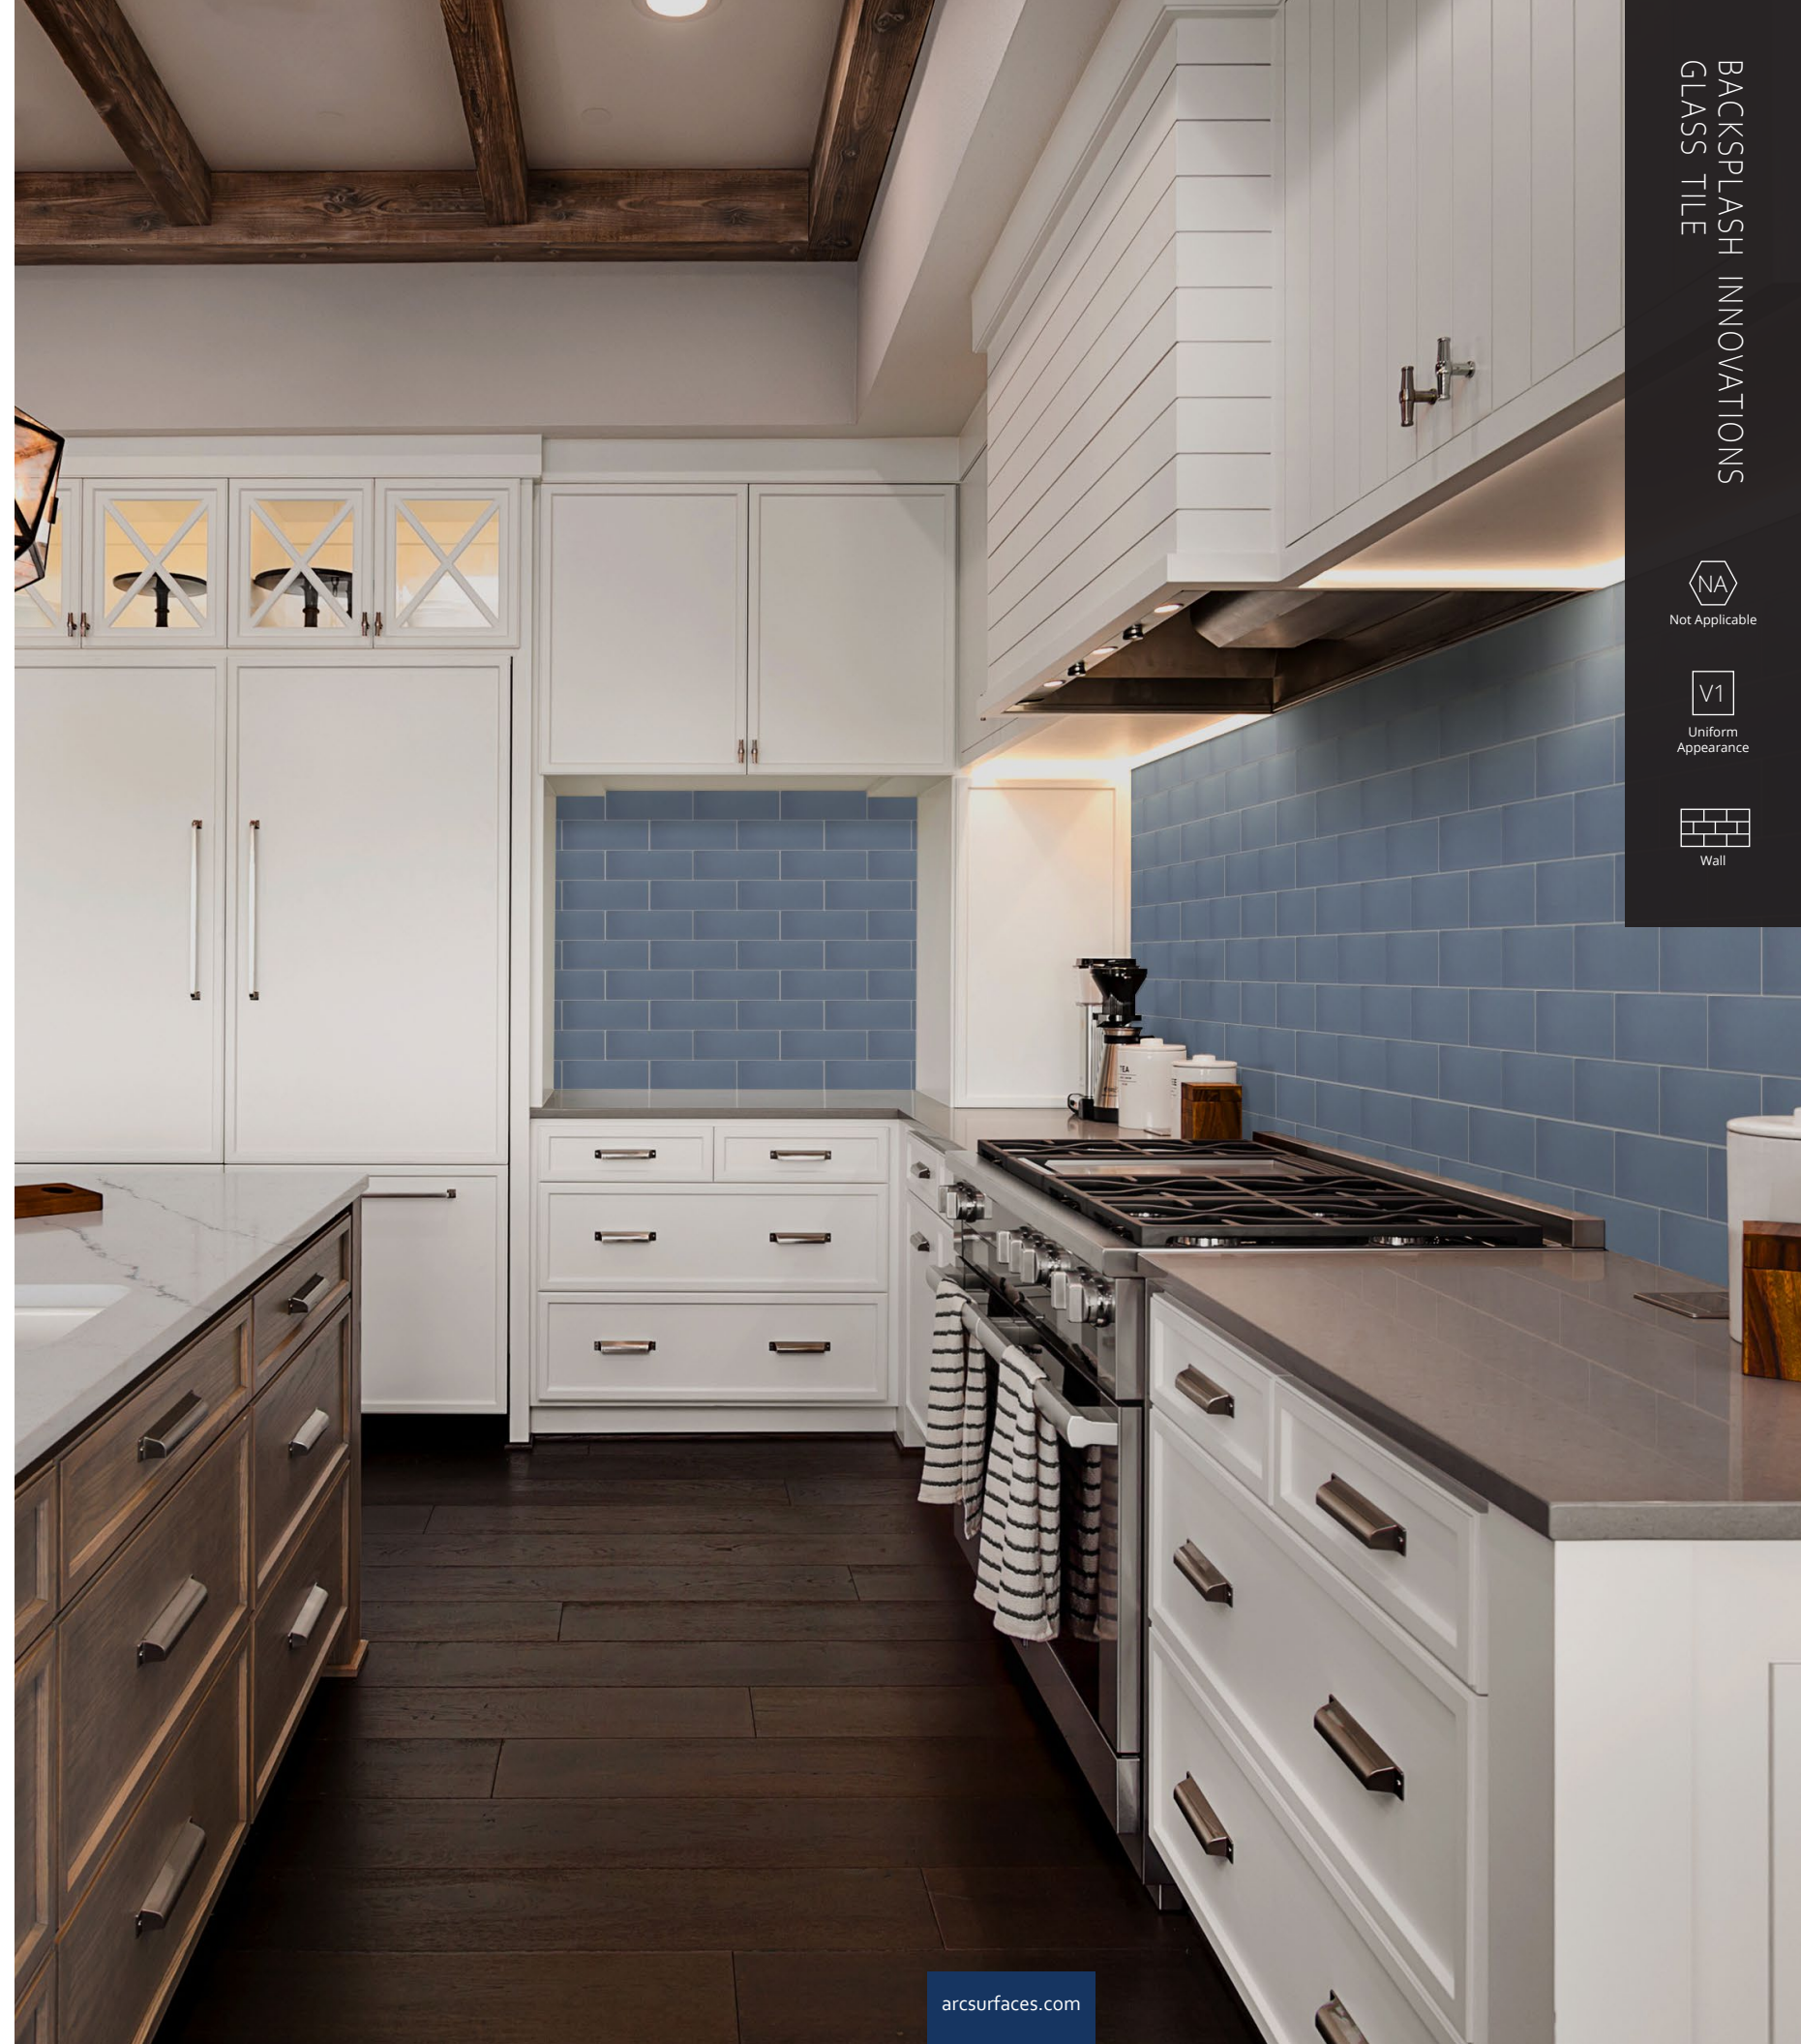

BACKSPLASH INNOVATIONS GLASS TILE

An exclusive collection of glass tile that takes the guesswork out of selecting a backsplash.