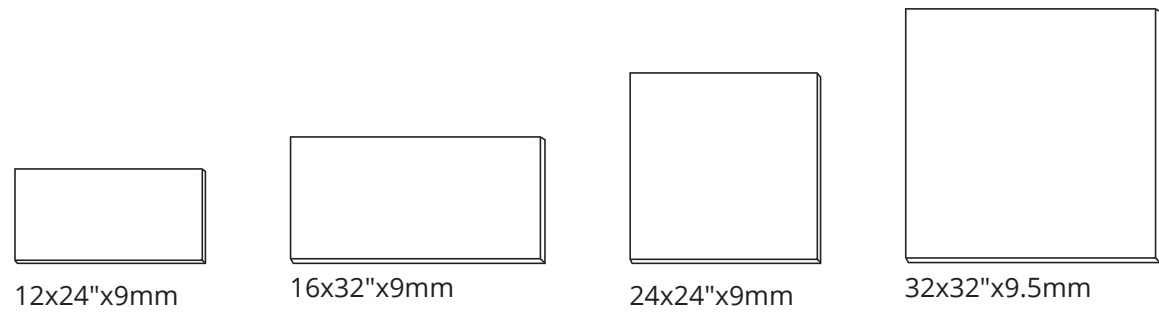

# NUX

A minimal yet contemporary stone look with a perfectly balanced blend of soft surfaces and natural material.

NUX

26x30" Spinato Mosaic

13x36" Step

13x13" Step  
Angle Right/Left

3x12" Bullnose  
Sagomato Right/Left

**WALL TILE**

10x30"x8.5mm

10x30"x8.5mm Mark

12x12"x8.5mm Brick Mosaic

12x12"x8.5mm Rock Mosaic

30x30"x8.5mm Foliage Inserto

30x30"x8.5mm Code Inserto

20x30"x8.5mm Inserto Mix

3/5x30"x8.5mm Lumine Listello

4/5x30"x8.5mm Listello

3/10x30"x8.5mm Micromatita

2/5x3/5"x8.5mm A.E. Listello

**TRIM**

3x24" Bullnose

3x36" Bullnose

13x24" Step