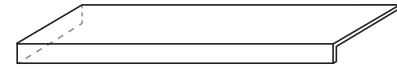

24x48"x9.5mm Cross Cut

24x48"x9.5mm Cross Cut Textured

24x48"x9.5mm Vein Cut

48x48"x9mm Cross Cut

2" on 12x12"x9mm Mosaic Cross Cut

TIDE ROAD

WALL TILE

3x12"x8.5mm Vein Cut

TRIM

3x24"x9mm Bullnose

13x48"x9.5mm Step

13x48"x9.5mm Angle Step Right/Left

6x24"x9mm L Piece Textured

	Graphite	Light	Platinum	Sand	Silver
12x24"x9mm Cross Cut	●	●	●	●	●
12x24"x9mm Cross Cut Textured		□	□	□	
12x24"x9mm Vein Cut	●	●	●	●	●
24x24"x9.5mm Cross Cut	□	□	□	□	□
24x48"x9.5mm Cross Cut	●	●	●	●	●
24x48"x9.5mm Cross Cut Textured		□	□	□	
24x48"x9.5mm Vein Cut	●	●	●	●	●
48x48"x9mm Cross Cut	□	□	□	□	□
2" on 12x12"x9mm Mosaic Cross Cut	●	●	●	●	●
3x12"x8.5mm Vein Cut		●	●	●	
3x24"x9mm Bullnose	□	□	□	□	□
13x48"x9.5mm Step	□	□	□	□	□
13x48"x9.5mm Angle Step Right	□	□	□	□	□
13x48"x9.5mm Angle Step Left		□	□	□	
6x24"x9mm L Piece Textured		□	□	□	