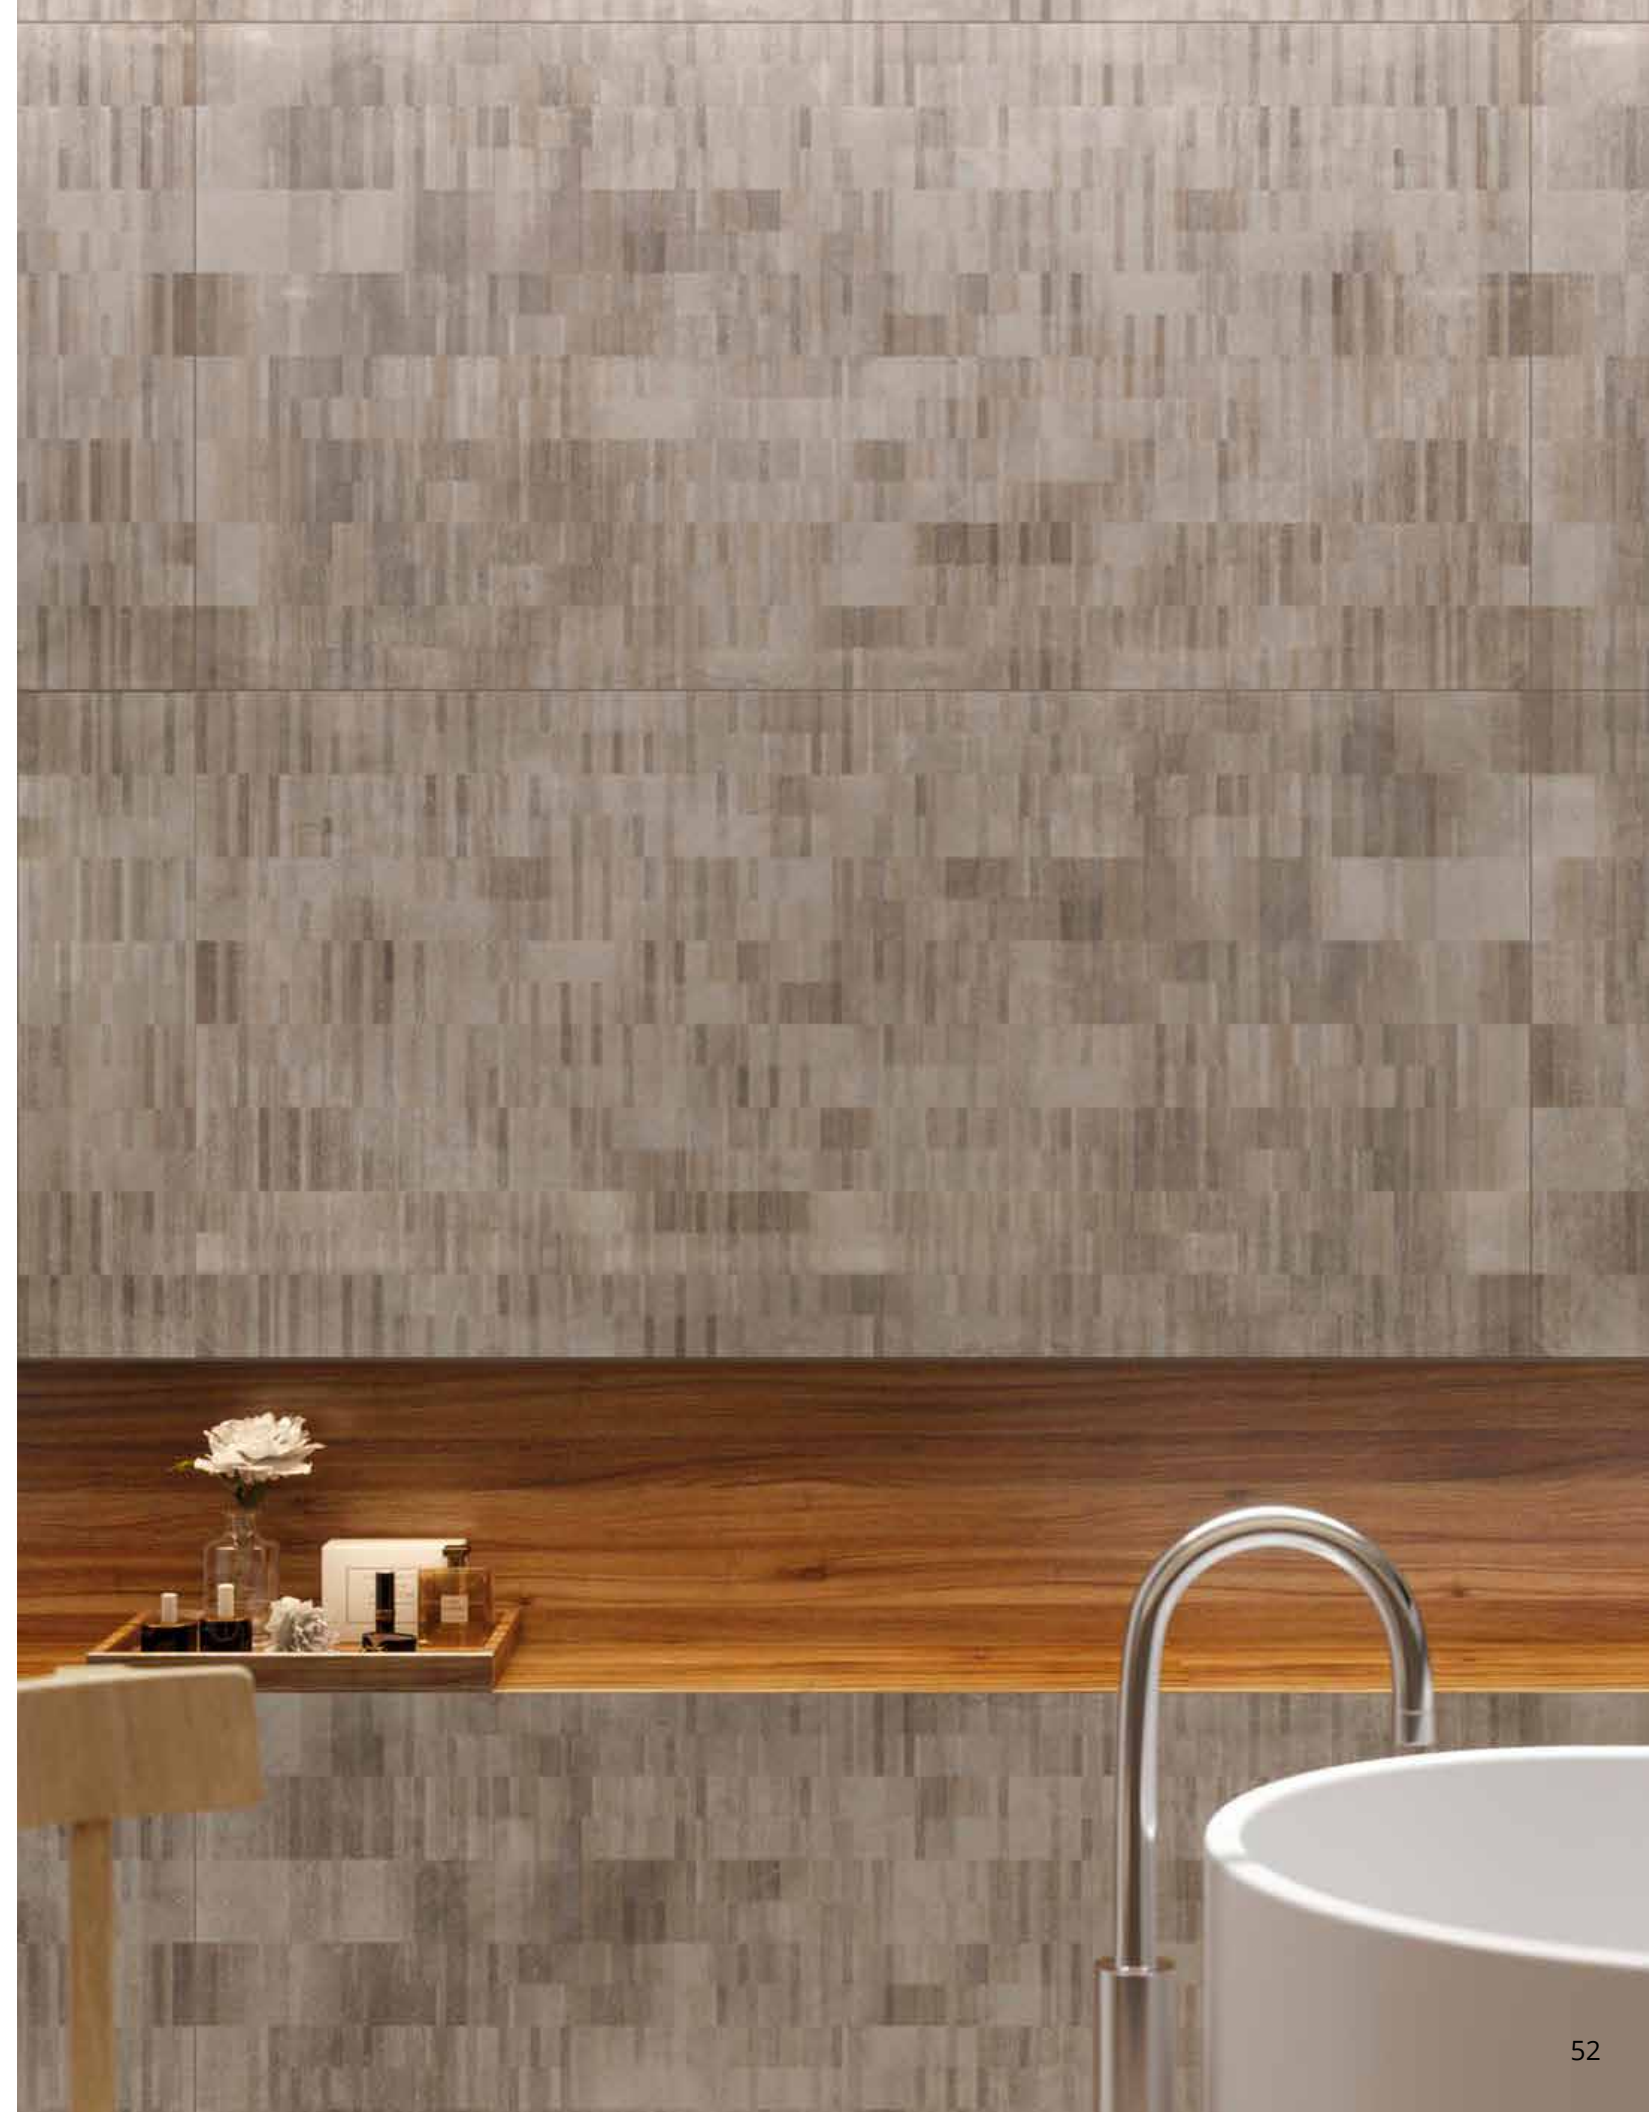

• Stocked Item □ Non-Stocked Item

HARD LEATHER

Various finishes transposed from textiles for an industrial design with a vintage feel.

Dark

Ivory

Moss

Slate

Tobacco