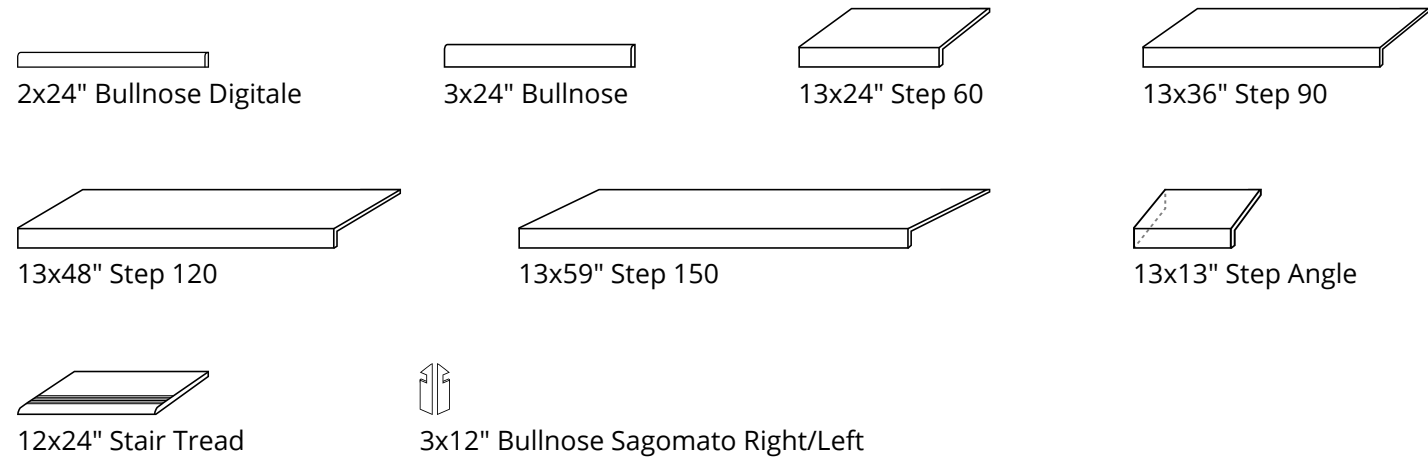

TRIM

OUTDOOR TRIM

WALL TRIM

* Also Available in right/left angular elements

	Grey	Pearl	Red	Sage	Smoke	Tarmac	White	Smoke/Black	Smoke/Yellow	Tarmac/Black	Tarmac/Jade
12x24"x9mm	●	●			●	●	●				
24x24"x9mm	□	□			□	□	□				
24x48"x9mm	□	□			□	□	□				
30x30"x9mm	□	□			□	□	□				
30x59"x9mm	□	□			□	□	□				
48x48"x6mm	□	□			□	□	□				
48x48"x9mm	□	□			□	□	□				
48x95"x9mm	□	□			□	□	□				
48x110"x6mm	□	□			□	□	□				
63x63"x6mm					□		□				
63x126"x6mm					□		□				
63x126"x12mm					□		□				
2" Mosaic on 12x12"x9mm	●	●			●	●	●				
12x13"x9mm Shapes Mosaic	●	●			●	●	●				
10x11"x9mm Hex Mosaic								●	●	□	□
24x24"x20mm Textured	□				□	□	□				
24x48"x20mm Textured	□				□	□	□				
36x36"x20mm Textured	□				□	□	□				
48x48"x9mm Grip	□	□			□	□	□				
48x48"x20mm Textured	□				□	□	□				
48x95"x20mm Textured	□						□				
16x32"x8.5mm	□	□	□	□	□		□				
16x32"x8.5mm Urban	□	□					□				
1x3" on 12x12"x8.5mm MiniBrick Mosaic	□	□	□	□	□		□				
2x24" Bullnose Digitale	□	□			□	□	□				
3x24" Bullnose	□	□			□	□	□				
13x24" Step 60	□	□			□	□	□				
13x36" Step 90	□	□			□	□	□				
13x48" Step 120	□	□			□	□	□				
13x59" Step 150	□	□			□	□	□				
13x13" Step Angle	□	□			□	□	□				
12x24" Stair Tread	□	□			□	□	□				
3x12" Bullnose Sagomato Right/Left	□	□			□	□	□				
13x48" L Piece Grip	□	□			□	□	□				
18x36"x20mm Round	□	□			□	□	□				
13x48"x20mm Round	□	□			□	□	□				
13x48"x20mm Costa Design	□	□			□	□	□				
13x36"x20mm L Piece SP	□	□			□	□	□				
13x48"x20mm L Piece SP	□	□			□	□	□				
8x36"x20mm Alzata SP	□	□			□	□	□				

● Stocked Item   □ Non-Stocked Item