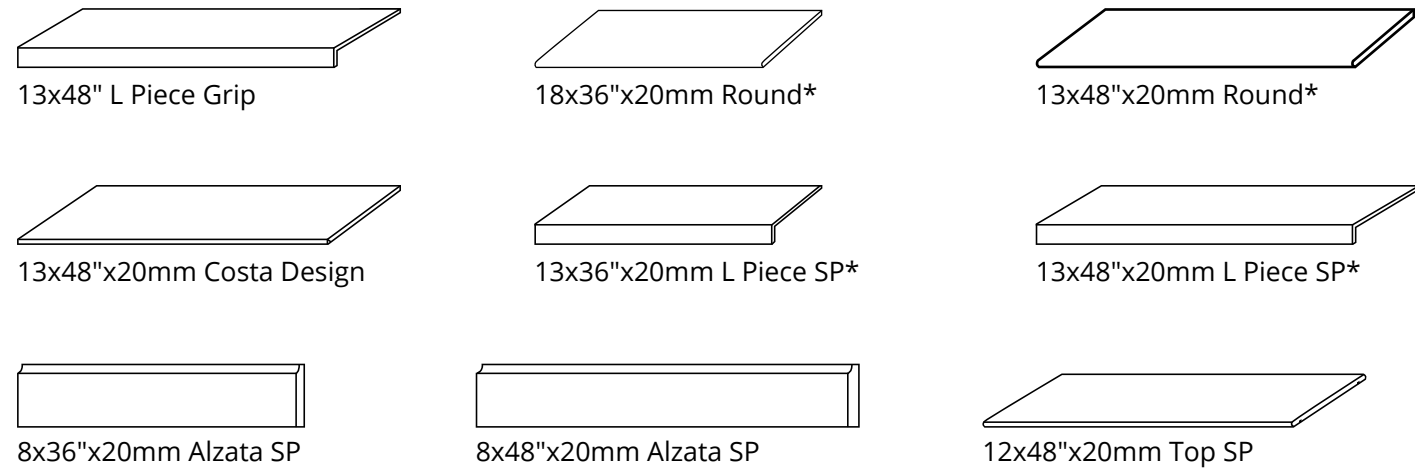

OUTDOOR TRIM

WALL TRIM

* Also Available in right/left angular elements

	Grey	Pearl	Red	Sage	Smoke	Tarmac	White	Smoke/Black	Smoke/Yellow	Tarmac/Black	Tarmac/Jade
12x24"x9mm	●	●			●	●	●				
24x24"x9mm	□	□			□	□	□				
24x48"x9mm	□	□			□	□	□				
30x30"x9mm	□	□			□	□	□				
30x59"x9mm	□	□			□	□	□				
48x48"x6mm	□	□			□	□	□				
48x48"x9mm	□	□			□	□	□				
48x95"x9mm	□	□			□	□	□				
48x110"x6mm	□	□			□	□	□				
63x63"x6mm					□		□				
63x126"x6mm					□		□				
63x126"x12mm					□		□				
2" Mosaic on 12x12"x9mm	●	●			●	●	●				
12x13"x9mm Shapes Mosaic	●	●			●	●	●				
10x11"x9mm Hex Mosaic								●	●	□	□
24x24"x20mm Textured	□				□	□	□				
24x48"x20mm Textured	□				□	□	□				
36x36"x20mm Textured	□				□	□	□				
48x48"x9mm Grip	□	□			□	□	□				
48x48"x20mm Textured	□				□	□	□				
48x95"x20mm Textured	□						□				
16x32"x8.5mm	□	□	□	□	□		□				
16x32"x8.5mm Urban	□	□					□				
1x3" on 12x12"x8.5mm MiniBrick Mosaic	□	□	□	□	□		□				
2x24" Bullnose Digitale	□	□			□	□	□				
3x24" Bullnose	□	□			□	□	□				
13x24" Step 60	□	□			□	□	□				
13x36" Step 90	□	□			□	□	□				
13x48" Step 120	□	□			□	□	□				
13x59" Step 150	□	□			□	□	□				
13x13" Step Angle	□	□			□	□	□				
12x24" Stair Tread	□	□			□	□	□				
3x12" Bullnose Sagomato Right/Left	□	□			□	□	□				
13x48" L Piece Grip	□	□			□	□	□				
18x36"x20mm Round	□	□			□	□	□				
13x48"x20mm Round	□	□			□	□	□				
13x48"x20mm Costa Design	□	□			□	□	□				
13x36"x20mm L Piece SP	□	□			□	□	□				
13x48"x20mm L Piece SP	□	□			□	□	□				
8x36"x20mm Alzata SP	□	□			□	□	□				

● Stocked Item   □ Non-Stocked Item