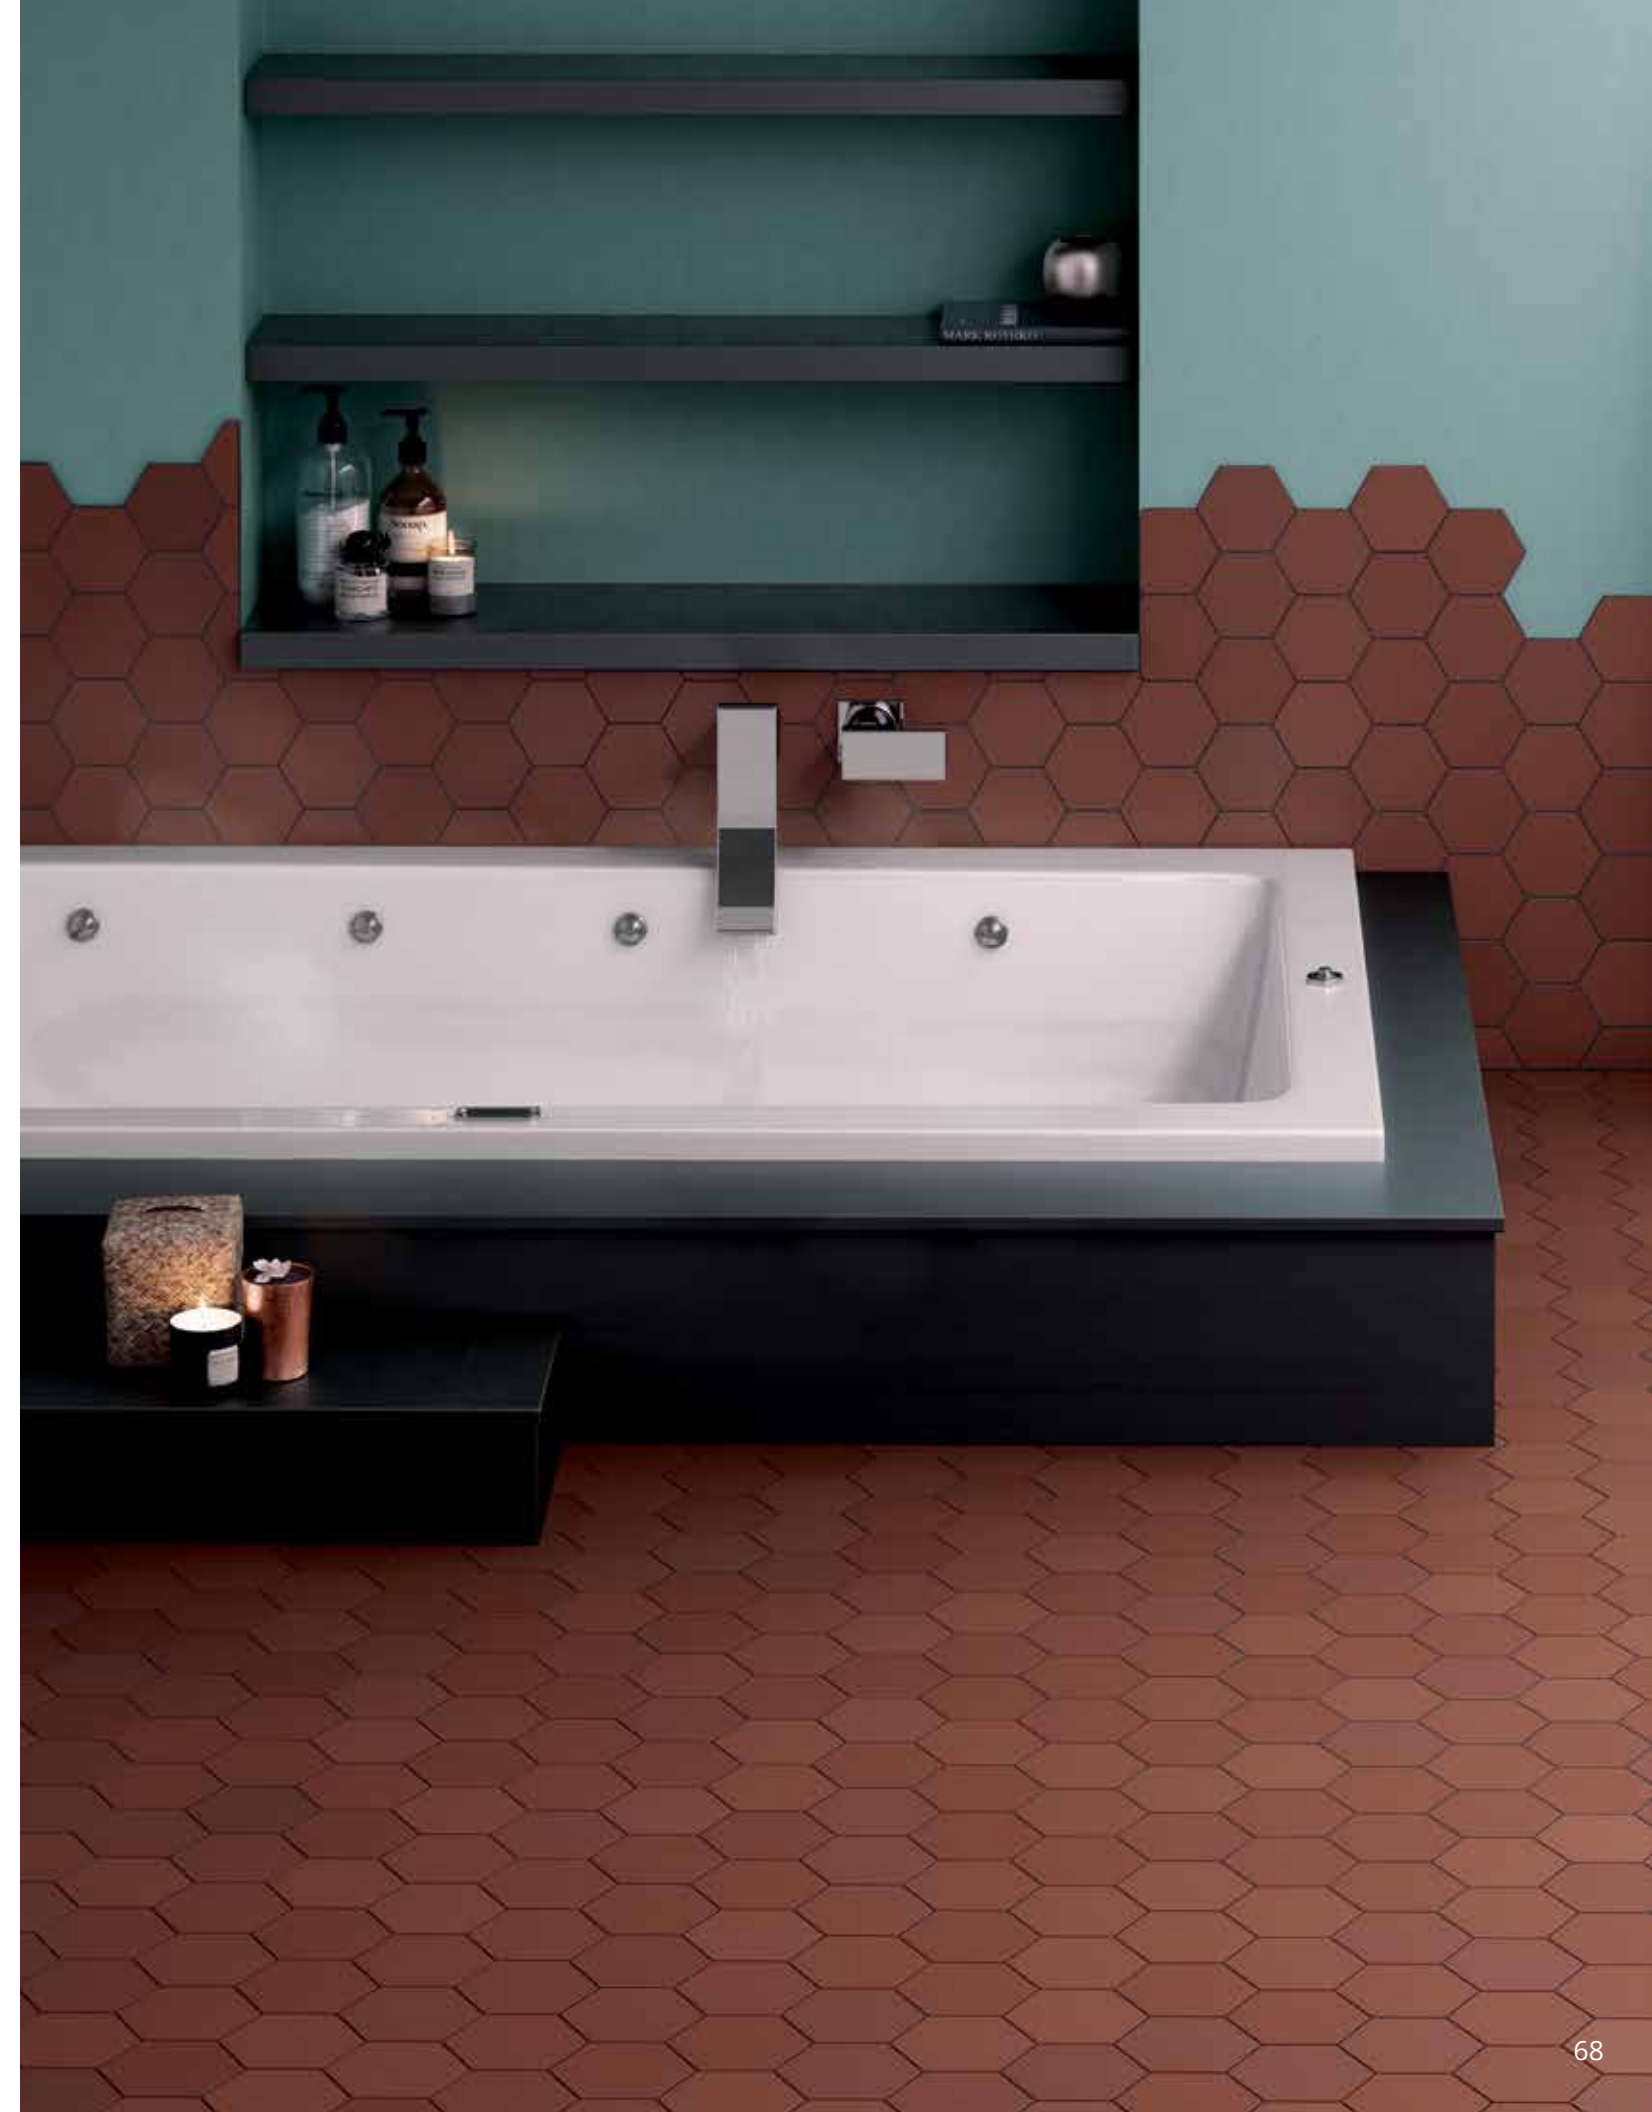

Beige	Black	Blue Clair	Brown	Clay	Denim Blue	Green	Grey	Mint	Navy Blue	Rose	White
4.5x4"x8.8mm	•	•	•	◻	•	•	•	•	◻	•	◻	•

• Stocked Item ◻ Non-Stocked Item