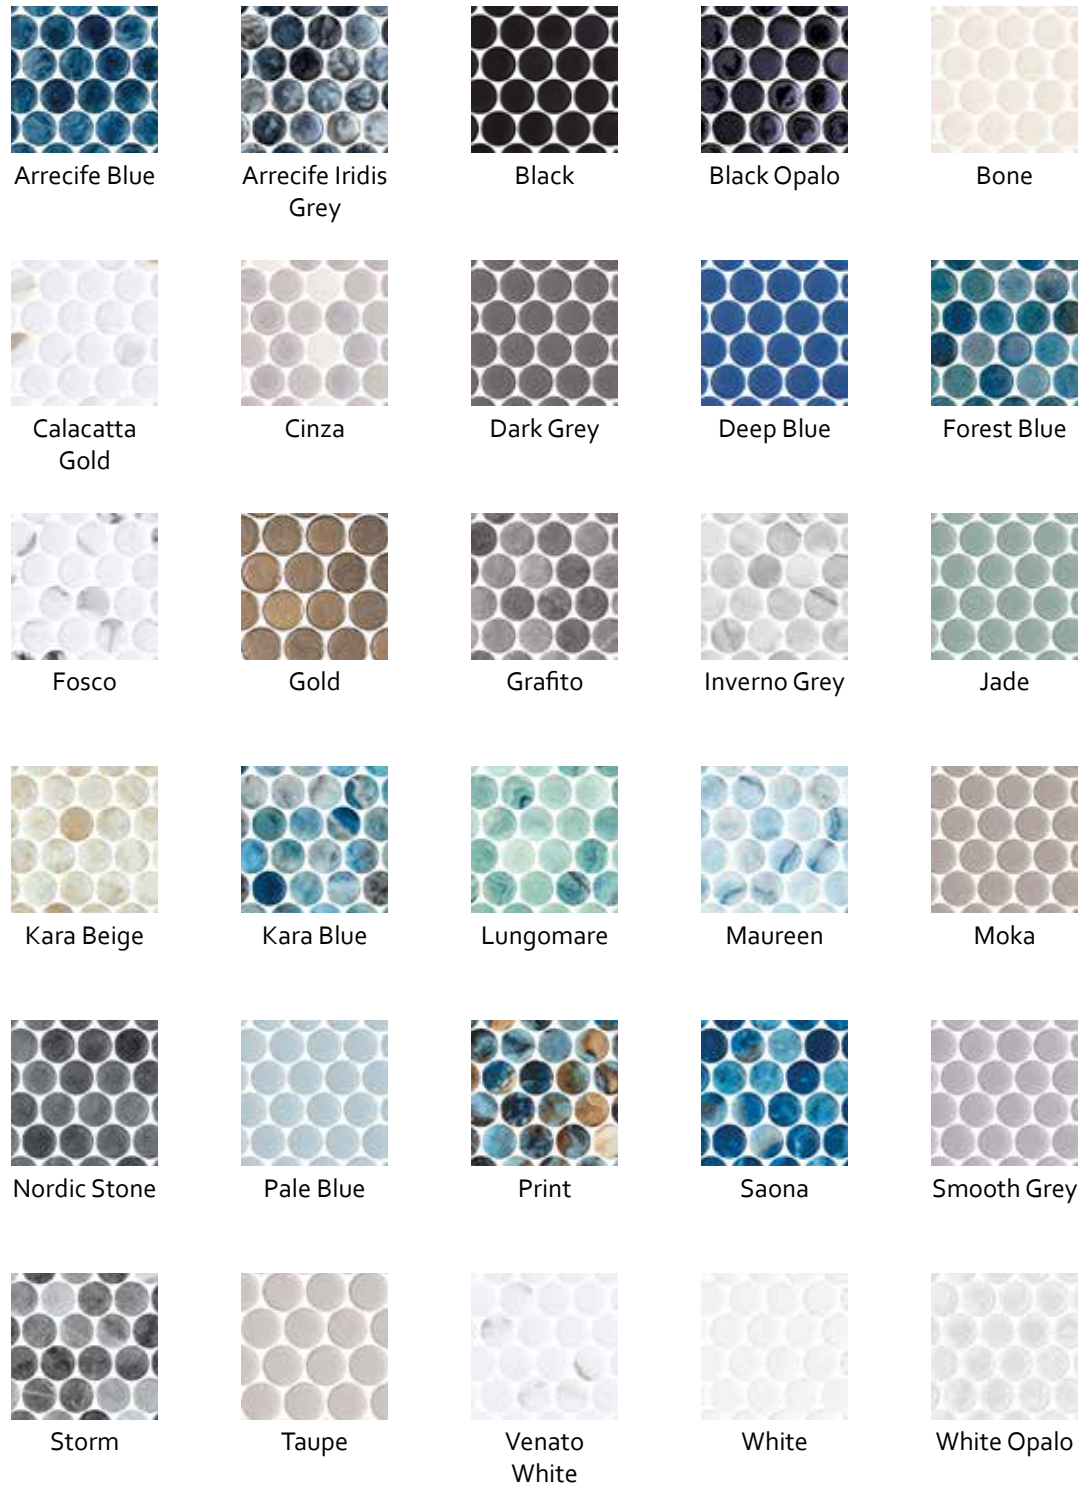

Island Stone's diverse range of glass tiles and mosaics reflect their close link to nature that is so prevalent in their innovative designs.

ONIX (Made from 98% recycled glass)

A versatile range of colors in an unconventional circular format expresses reinvented basics in a mosaic layout.