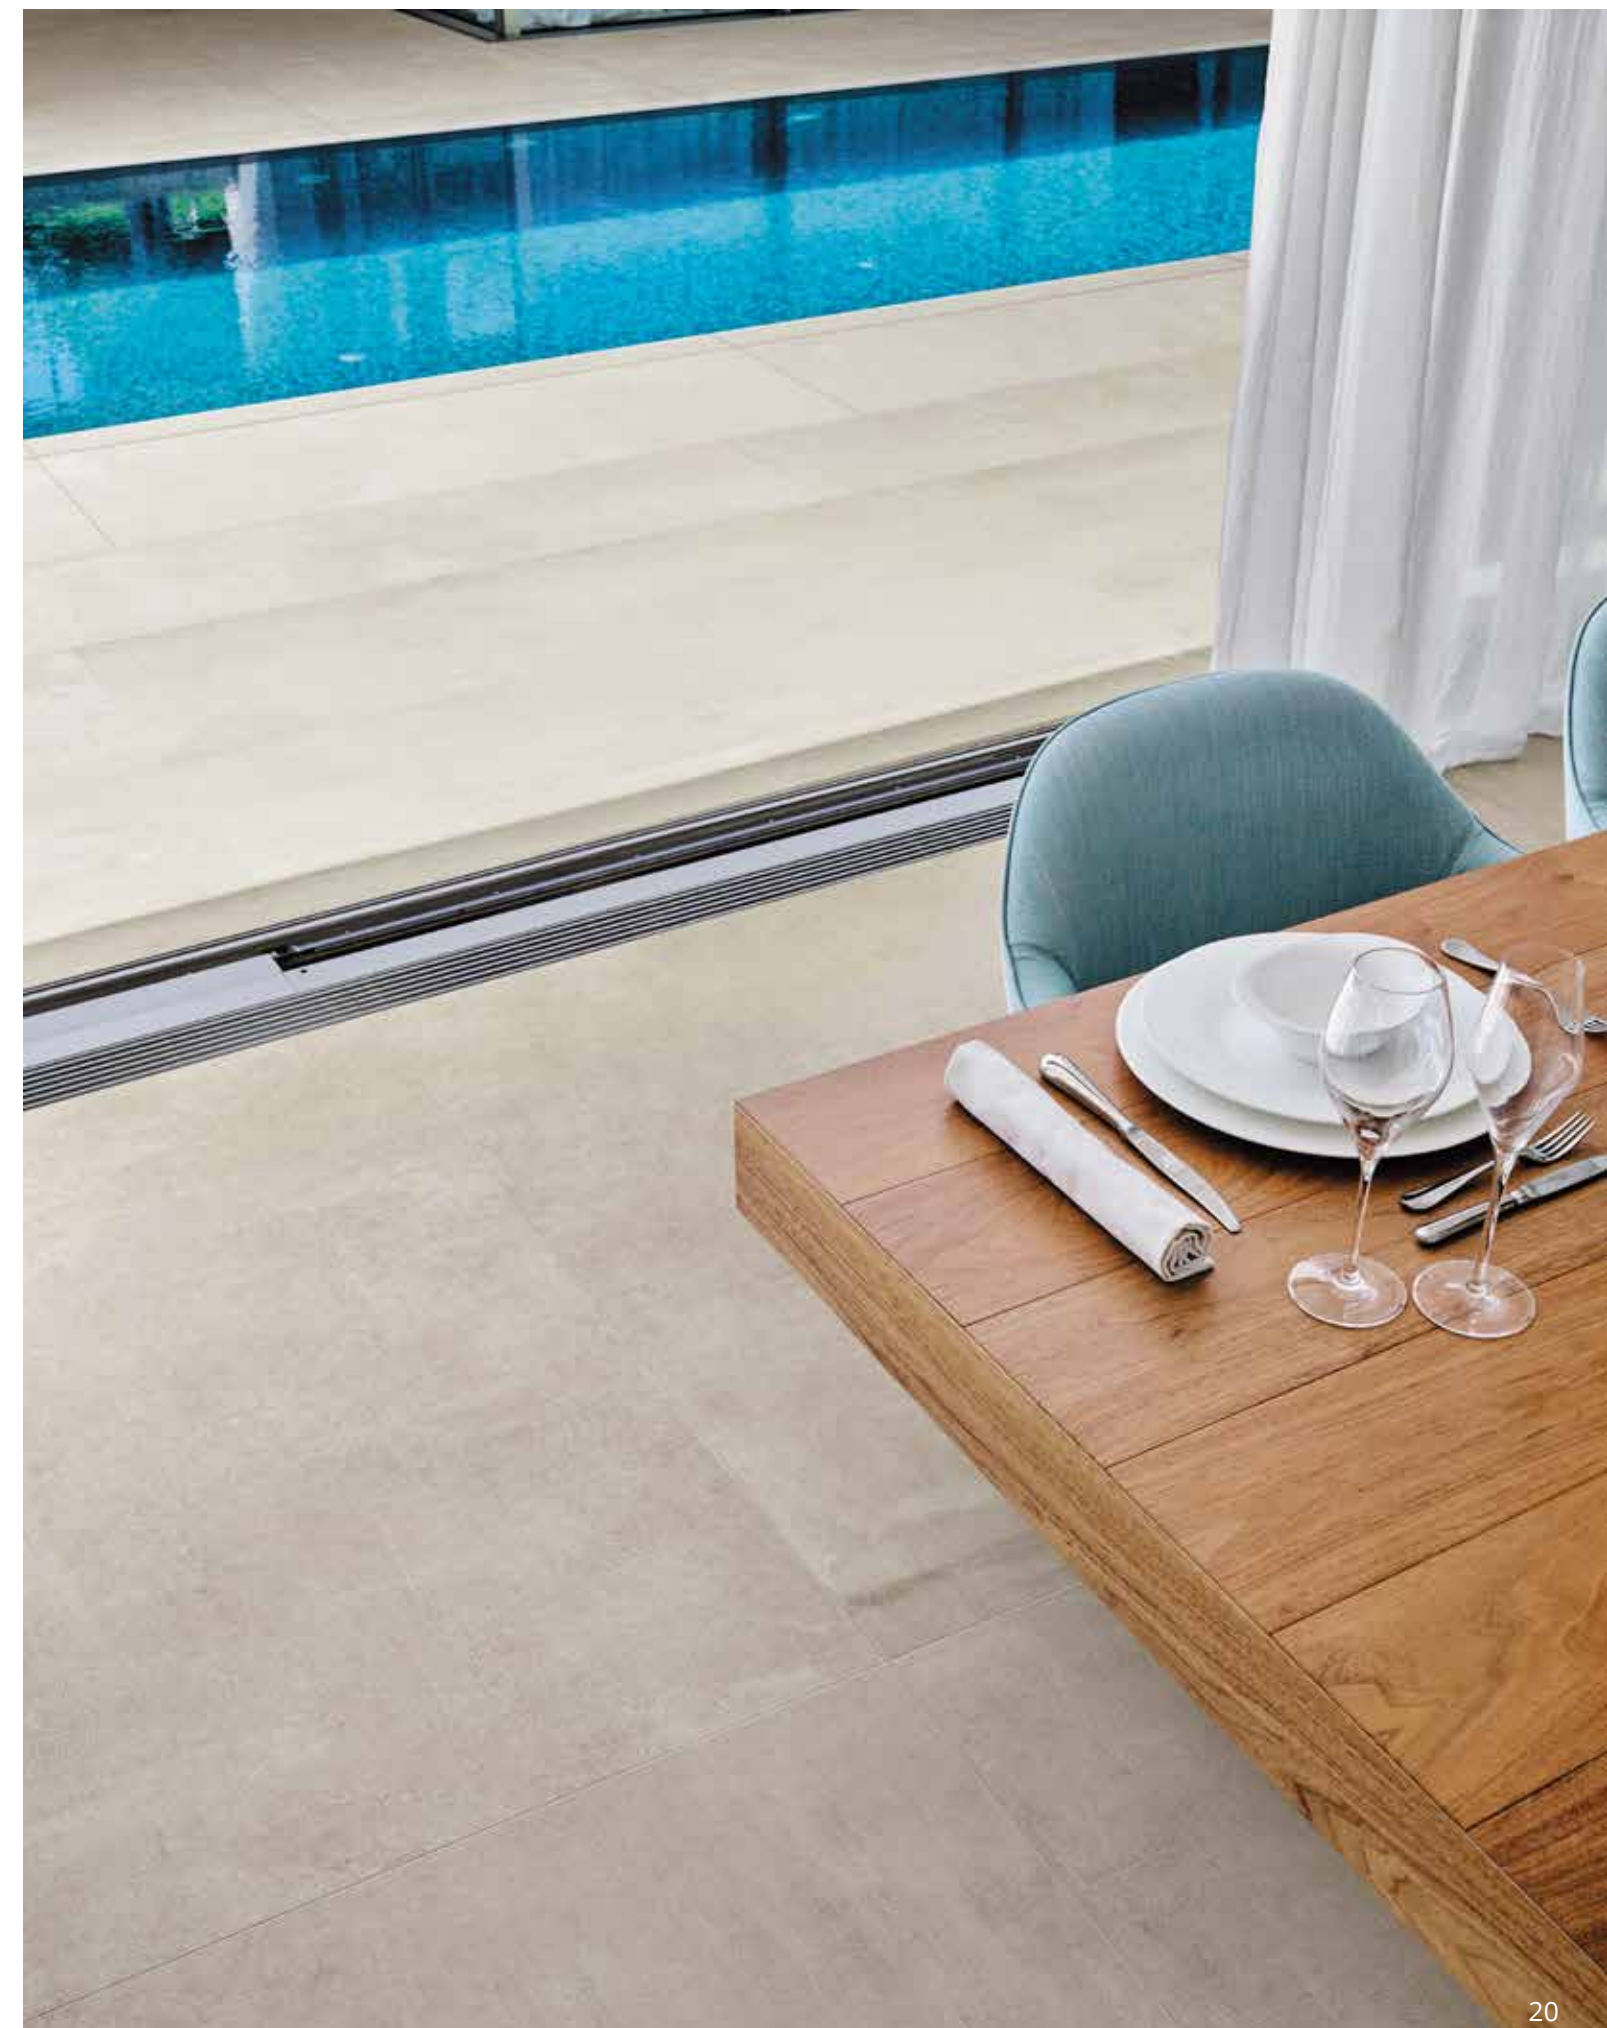

Grey	Pearl	Red	Sage	Smoke	Tarmac	White	Smoke/ Black	Smoke/ Yellow	Tarmac/ Black	Tarmac/ Jade
8x48"x20mm Alzata SP	☐	☐			☐	☐	☐				
12x48"x20mm Top SP	☐	☐			☐	☐	☐				
.5x16" Corner	☐	☐			☐	☐	☐				
.5x16" 3D Corner	☐	☐					☐				
.5x1" Corner A.E.	☐	☐			☐	☐	☐				

● Stocked Item   □ Non-Stocked Item