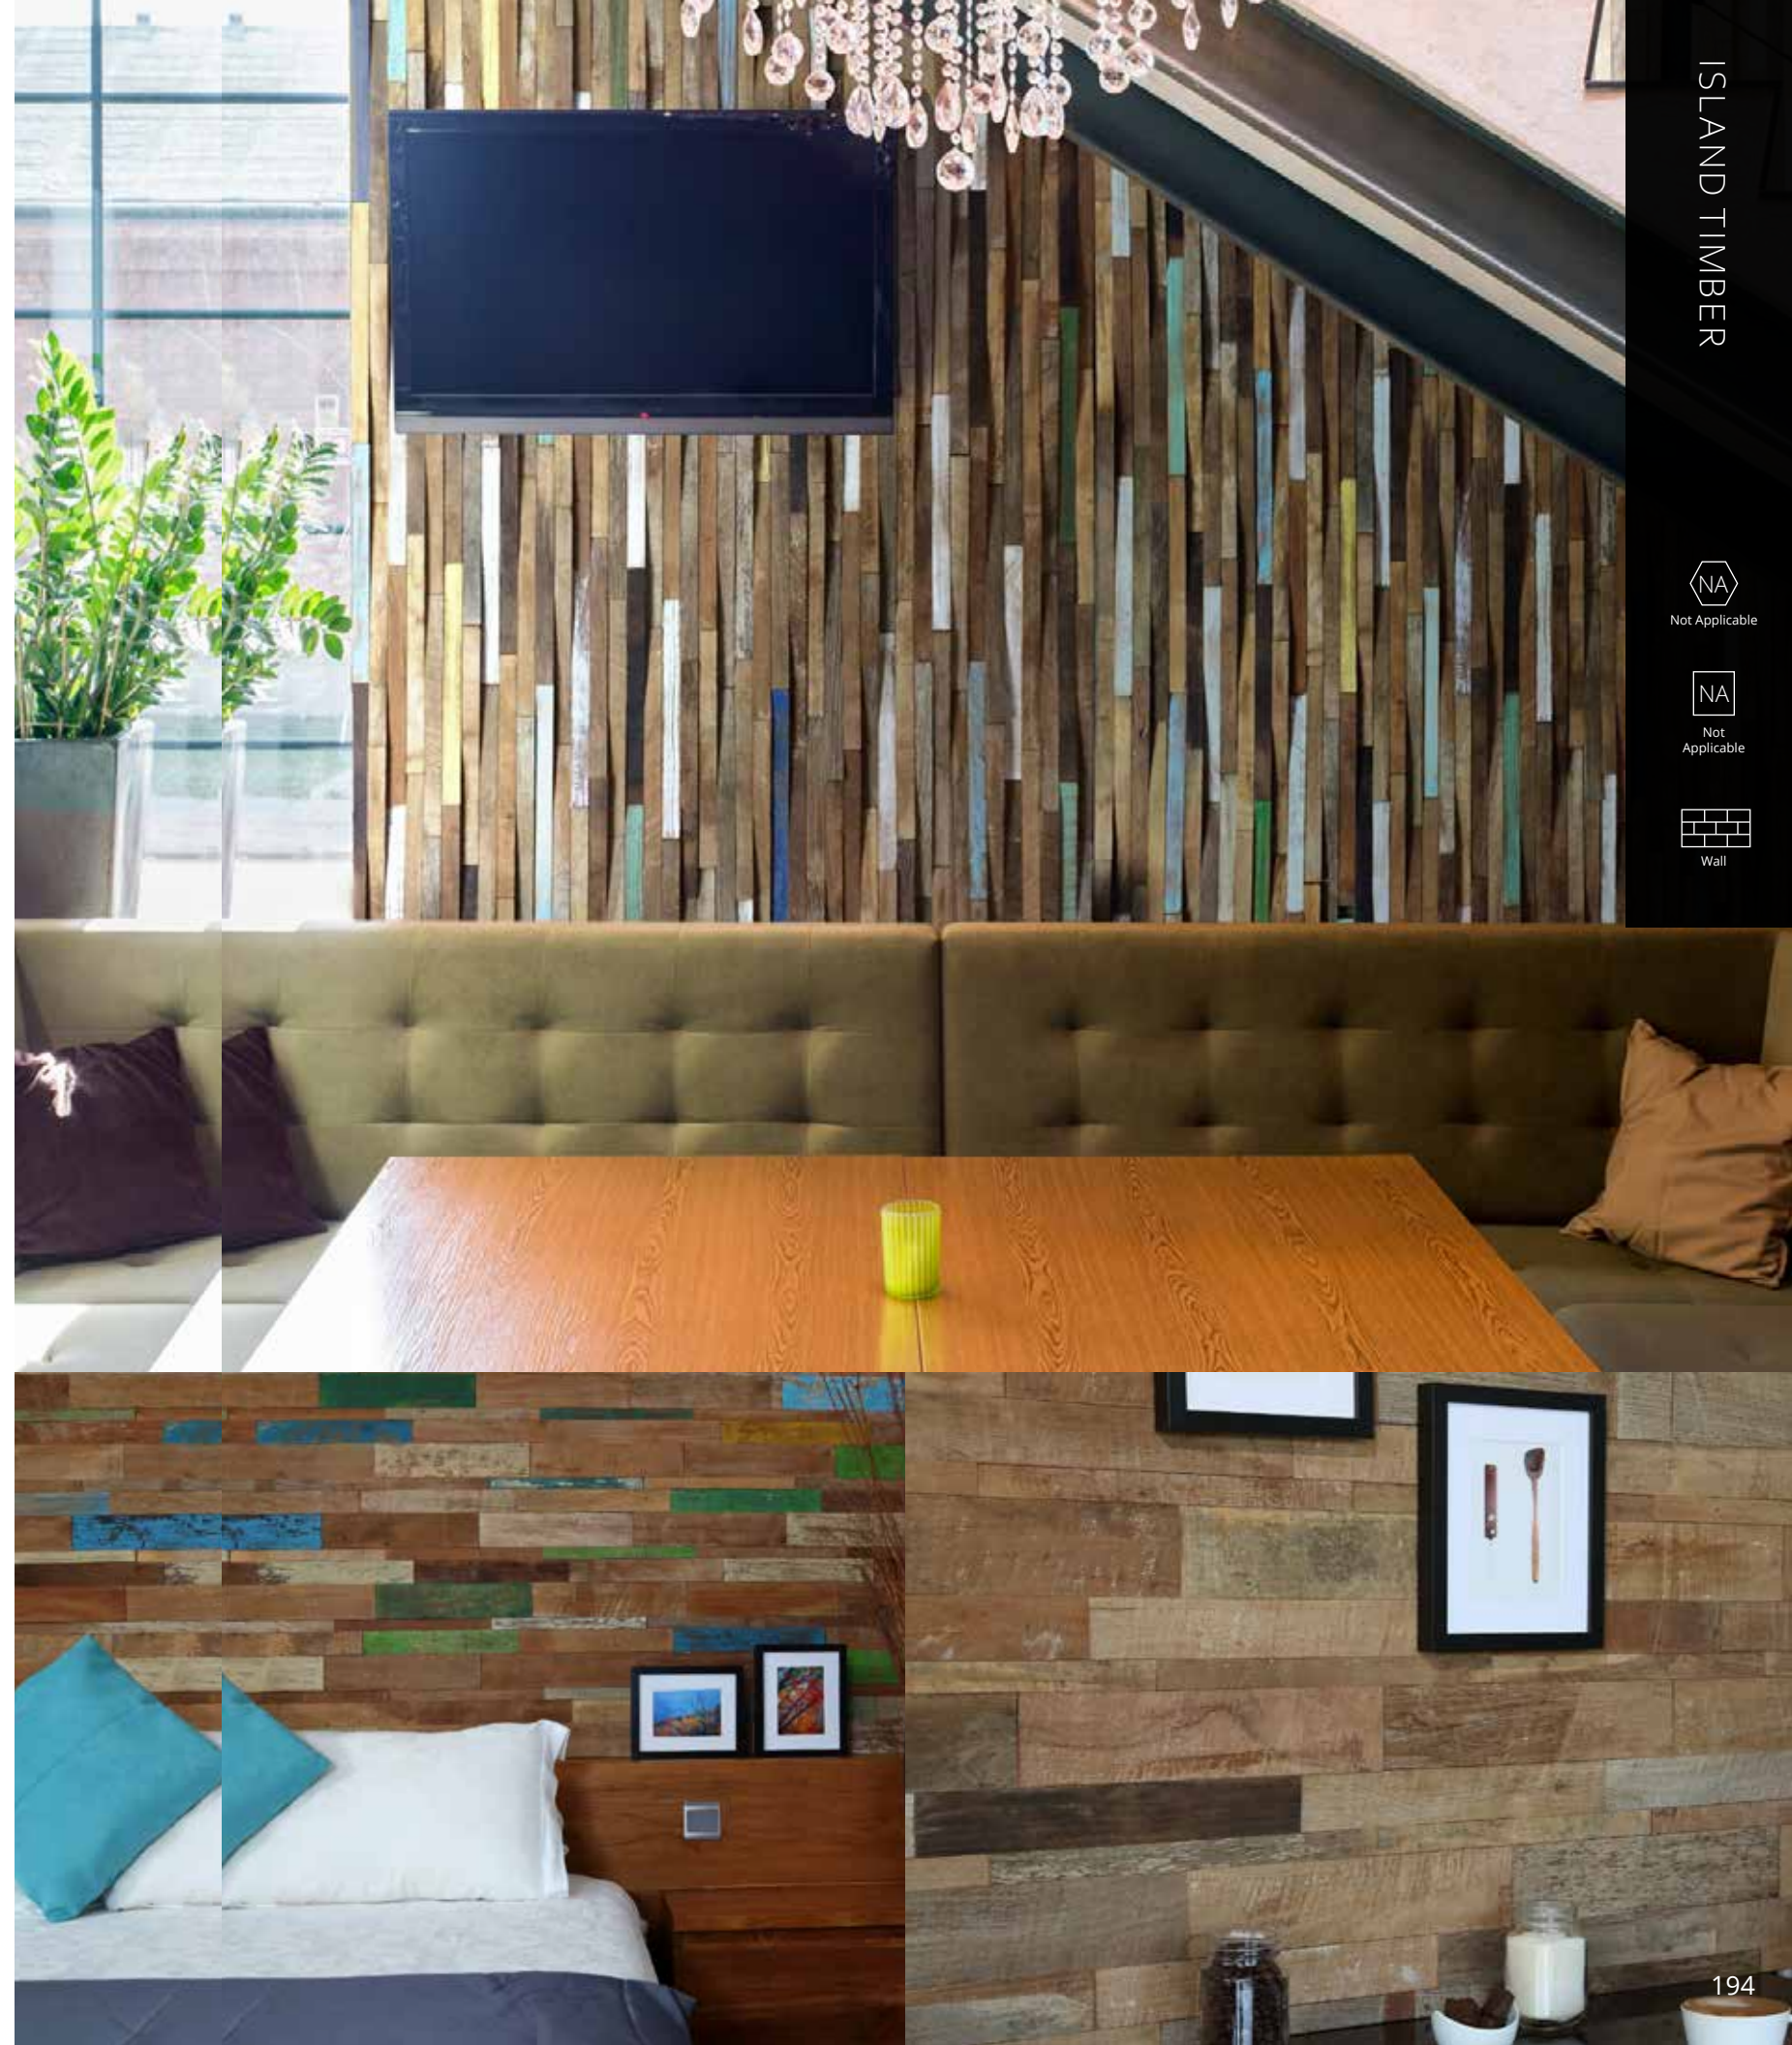

Salvaged from ancient Indonesian buildings and reborn into Island Stone's exquisite modern wall panels and cladding, Island Timber offers authentic premier Indonesian teak in clean formats designed to be easily applied to walls.