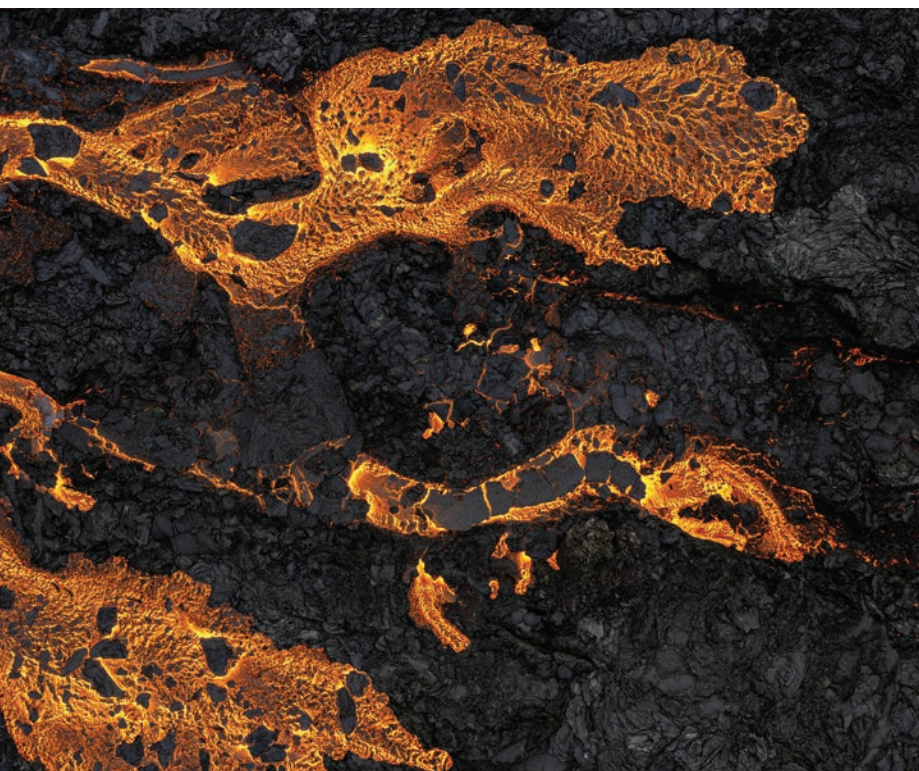

LUMEN SKY (BACKLIT & BOLD™) | PQ5169
(Book-matched)

Envision the transformative impact of Lumen Sky (Backlit) as it infuses your space with its captivating presence. Like molten lava frozen in time, this quartz slab commands attention and admiration, offering a glimpse into the elemental forces that shape our world.