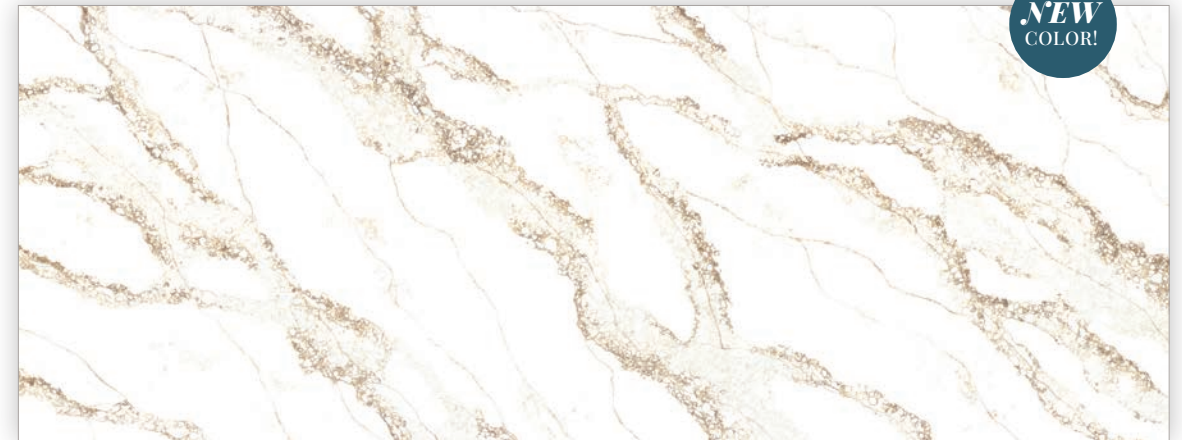

SIENNA GOLD | PQ5166
(Book-matched)

Mirroring the marbled terrain shaped by volcanic activity, our Sienna Gold quartz slab shimmers with the essence of nature's fiery depths, embodying the primal energy that courses through the earth's core.