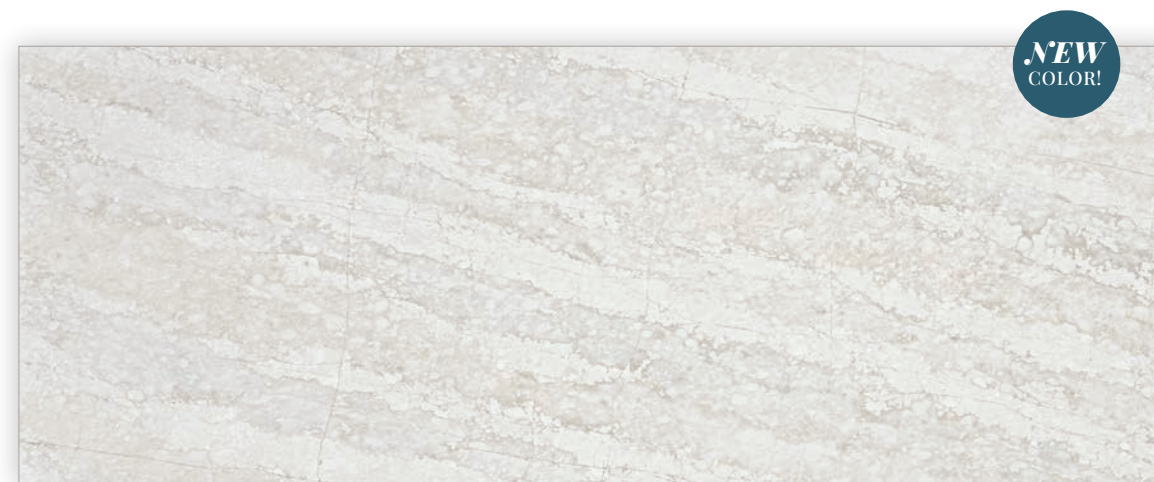

LUNARIA | PQ5157

Inspired by the enchanting interplay of the moon's gentle pull on the tides, our Lunaria quartz slab captures the celestial dance reflected in the ebb and flow of delicate waves.