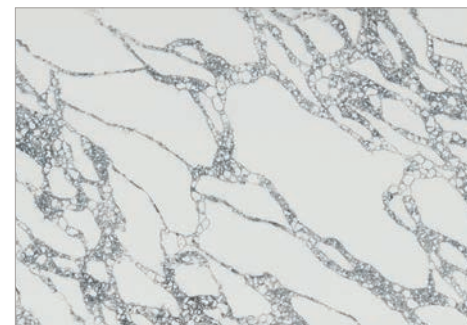

Embark on a journey through the serene tundra and snow-covered landscapes with our Arctic Drift collection. Inspired by the untouched beauty of these icy realms, each slab evokes the tranquility and purity of the arctic wilderness. With crisp whites reminiscent of freshly fallen snow and delicate veining patterns that mimic the windswept contours of the tundra, our collection captures the essence of this breathtaking landscape. Transform your space into a place where the soft glow of arctic light dances across surfaces, inviting you to embrace the serenity and majesty of the north. With Arctic Drift, immerse yourself in the timeless allure of snow-covered landscapes and indulge in the ultimate expression of luxury in your home.