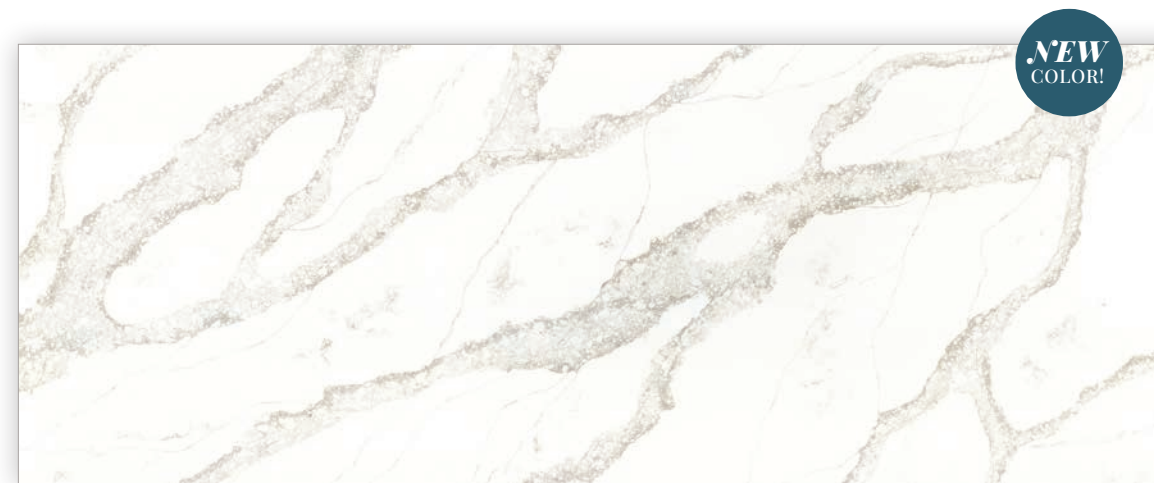

As you immerse yourself in nature's embrace, let your spirit soar and find solace in the beauty that surrounds you. Within this sanctuary of serenity, amidst the ever-shifting sands of time, one discovers refuge from the chaos of the world and a moment of pure tranquility in any space.

COASTAL DUNES | PQ5167
(Book-matched)

Amidst the warm shades of taupe, movement reflecting the beauty of gilded Coastal Dunes, emerged in an oasis of calm.