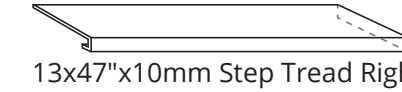

TRIM

2x24"x10mm Bullnose

2x24"x10mm Bullnose High Glossy

2x32"x6mm Bullnose High Glossy

2x32"x6mm Bullnose Matte

13x47"x10mm Step Tread

13x47"x10mm Step Tread Right

13x47"x10mm Step Tread Left

	Black	Breach	Fall	Flow	Fragment	Pebble	Wave	White
12x24"x10mm	●	□			□		□	●
12x24"x10mm High Glossy	●	□			□		□	●
24x24"x10mm	●	□	□		□		□	●
24x24"x10mm High Glossy	●	□	□		□		□	●
24x48"x10mm	□	●	●	□	□	□	●	□
24x48"x10mm High Glossy	□	●	●	□	□	□	●	□
24x48"x6mm	□	□			□		□	□
24x48"x6mm High Glossy	□	□			□		□	□
24x48"x6mm Decor	Only available in a black and white mix							
48x48"x6mm	□	□	□	□	□	□	□	□
48x48"x6mm High Glossy	□	□	□	□	□	□	□	□
48x95"x6mm	□	□			□		□	□
48x95"x6mm High Glossy	□	□			□		□	□
48x110"x6mm	□	□			□		□	□
48x110"x6mm High Glossy	□	□			□		□	□
63x126"x6mm	□	□			□		□	□
63x126"x6mm High Glossy	□	□			□		□	□
1 1/8" Mosaic on 12x12"x10mm	□	□	□	□	□	□	□	□
1 1/8" Mosaic on 12x12"x10mm High Glossy	□	□	□	□	□	□	□	□
3" Mosaic on 12x12"x6mm	□	□	□	□	□	□	□	□
3" Mosaic on 12x12"x6mm High Glossy	□	□	□	□	□	□	□	□
1/2x1 1/8" Mosaic on 12x12"x6mm	□	□	□	□	□	□	□	□
1/2x1 1/8" Mosaic on 12x12"x6mm High Glossy	□	□	□	□	□	□	□	□
3x6" Mosaic on 12x12"x6mm Modulo Muretto Sfalsato	□	□	□	□	□	□	□	□
3x6" Mosaic on 12x12"x6mm Modulo Muretto Sfalsato High Glossy	□	□	□	□	□	□	□	□
8 1/4 x16"x10mm Modulo Listello Sfalsato	□	□	□	□	□	□	□	□
8 1/4 x16"x10mm Modulo Listello Sfalsato High Glossy	□	□	□	□	□	□	□	□
2x24"x10mm Bullnose	□	□	□	□	□	□	□	□
2x24"x10mm Bullnose High Glossy	□	□	□	□	□	□	□	□
2x32"x6mm Bullnose High Glossy	□	□	□	□	□	□	□	□
2x32"x6mm Bullnose Matte	□	□	□	□	□	□	□	□
13x47"x10mm Step Tread	□	□	□	□	□	□	□	□
13x47"x10mm Step Tread Right	□	□	□	□	□	□	□	□
13x47"x10mm Step Tread Left	□	□	□	□	□	□	□	□