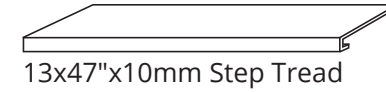

TRIM

2x24"x10mm Bullnose

2x24"x10mm Bullnose High Glossy

2x32"x6mm Bullnose High Glossy

2x32"x6mm Bullnose Matte

13x47"x10mm Step Tread

13x47"x10mm Step Tread Right

13x47"x10mm Step Tread Left

	Black	Breach	Fall	Flow	Fragment	Pebble	Wave	White
12x24"x10mm	●	□			□		□	●
12x24"x10mm High Glossy	●	□			□		□	●
24x24"x10mm	●	□	□		□		□	●
24x24"x10mm High Glossy	●	□	□		□		□	●
24x48"x10mm	□	●	●	□	□	□	●	□
24x48"x10mm High Glossy	□	●	●	□	□	□	●	□
24x48"x6mm	□	□			□		□	□
24x48"x6mm High Glossy	□	□			□		□	□
24x48"x6mm Decor	Only available in a black and white mix							
48x48"x6mm	□	□	□	□	□	□	□	□
48x48"x6mm High Glossy	□	□	□	□	□	□	□	□
48x95"x6mm	□	□			□		□	□
48x95"x6mm High Glossy	□	□			□		□	□
48x110"x6mm	□	□			□		□	□
48x110"x6mm High Glossy	□	□			□		□	□
63x126"x6mm	□	□			□		□	□
63x126"x6mm High Glossy	□	□			□		□	□
1 1/8" Mosaic on 12x12"x10mm	□	□	□	□	□	□	□	□
1 1/8" Mosaic on 12x12"x10mm High Glossy	□	□	□	□	□	□	□	□
3" Mosaic on 12x12"x6mm	□	□	□	□	□	□	□	□
3" Mosaic on 12x12"x6mm High Glossy	□	□	□	□	□	□	□	□
1/2x1 1/8" Mosaic on 12x12"x6mm	□	□	□	□	□	□	□	□
1/2x1 1/8" Mosaic on 12x12"x6mm High Glossy	□	□	□	□	□	□	□	□
3x6" Mosaic on 12x12"x6mm Modulo Muretto Sfalsato	□	□	□	□	□	□	□	□
3x6" Mosaic on 12x12"x6mm Modulo Muretto Sfalsato High Glossy	□	□	□	□	□	□	□	□
8 1/4 x16"x10mm Modulo Listello Sfalsato	□	□	□	□	□	□	□	□
8 1/4 x16"x10mm Modulo Listello Sfalsato High Glossy	□	□	□	□	□	□	□	□
2x24"x10mm Bullnose	□	□	□	□	□	□	□	□
2x24"x10mm Bullnose High Glossy	□	□	□	□	□	□	□	□
2x32"x6mm Bullnose High Glossy	□	□	□	□	□	□	□	□
2x32"x6mm Bullnose Matte	□	□	□	□	□	□	□	□
13x47"x10mm Step Tread	□	□	□	□	□	□	□	□
13x47"x10mm Step Tread Right	□	□	□	□	□	□	□	□
13x47"x10mm Step Tread Left	□	□	□	□	□	□	□	□