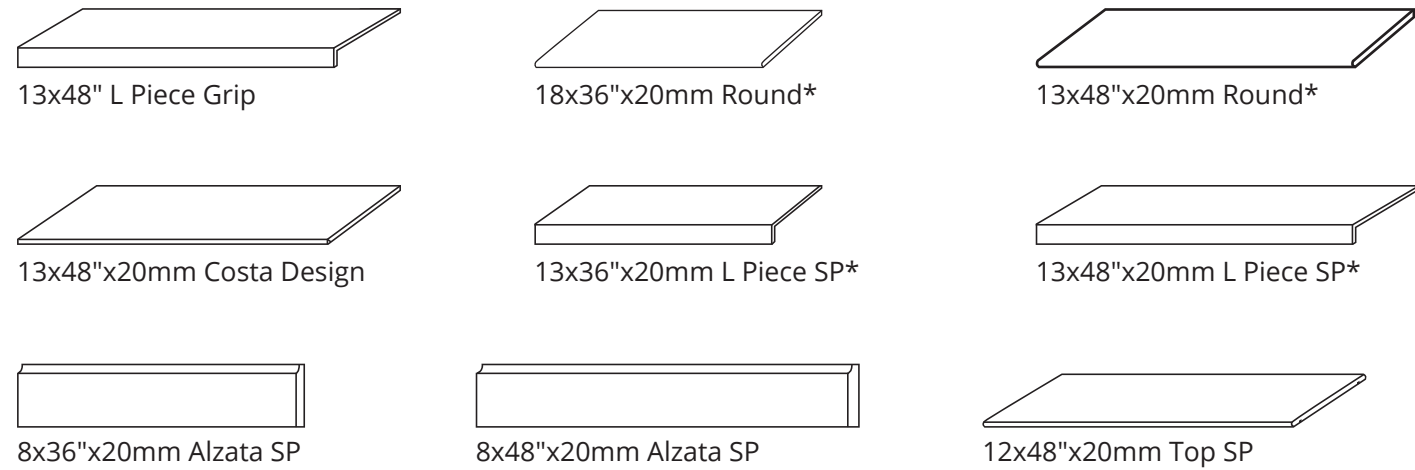

48x95"x9mm

63x63"x6mm

48x110"x6mm

63x126"x6mm/12mm

OUTDOOR TILE

24x24"x20mm Textured

24x48"x20mm Textured

36x36"x20mm Textured

48x48"x9mm Textured

48x48"x9mm Grip

48x95"x9mm Textured

WALL TILE

16x32"x8.5mm

16x32"x10mm Urban

1x3" on 12x12"x8.5mm
MiniBrick Mosaic

TRIM

OUTDOOR TRIM

WALL TRIM

** Also Available in right/left angular elements*

	Grey	Pearl	Red	Sage	Smoke	Tarmac	White	Smoke/Black	Smoke/Yellow	Tarmac/Black	Tarmac/Jade
12x24"x9mm	●	●			●	●	●				
24x24"x9mm	□	□			□	□	□				
24x48"x9mm	□	□			□	□	□				
30x30"x9mm	□	□			□	□	□				
30x59"x9mm	□	□			□	□	□				
48x48"x6mm	□	□			□	□	□				
48x48"x9mm	□	□			□	□	□				
48x95"x9mm	□	□			□	□	□				
48x110"x6mm	□	□			□	□	□				
63x63"x6mm					□		□				
63x126"x6mm					□		□				
63x126"x12mm					□		□				
2" Mosaic on 12x12"x9mm	●	●			●	●	●				
12x13"x9mm Shapes Mosaic	●	●			●	●	●				
10x11"x9mm Hex Mosaic								●	●	□	□
24x24"x20mm Textured	□				□	□	□				
24x48"x20mm Textured	□				□	□	□				
36x36"x20mm Textured	□				□	□	□				
48x48"x9mm Grip	□	□			□	□	□				
48x48"x20mm Textured	□				□	□	□				
48x95"x20mm Textured	□						□				
16x32"x8.5mm	□	□	□	□	□		□				
16x32"x8.5mm Urban	□	□					□				
1x3" on 12x12"x8.5mm MiniBrick Mosaic	□	□	□	□	□		□				
2x24" Bullnose Digitale	□	□			□	□	□				
3x24" Bullnose	□	□			□	□	□				
13x24" Step 60	□	□			□	□	□				
13x36" Step 90	□	□			□	□	□				
13x48" Step 120	□	□			□	□	□				
13x59" Step 150	□	□			□	□	□				
13x13" Step Angle	□	□			□	□	□				
12x24" Stair Tread	□	□			□	□	□				
3x12" Bullnose Sagomato Right/Left	□	□			□	□	□				
13x48" L Piece Grip	□	□			□	□	□				
18x36"x20mm Round	□	□			□	□	□				
13x48"x20mm Round	□	□			□	□	□				
13x48"x20mm Costa Design	□	□			□	□	□				
13x36"x20mm L Piece SP	□	□			□	□	□				
13x48"x20mm L Piece SP	□	□			□	□	□				
8x36"x20mm Alzata SP	□	□			□	□	□				