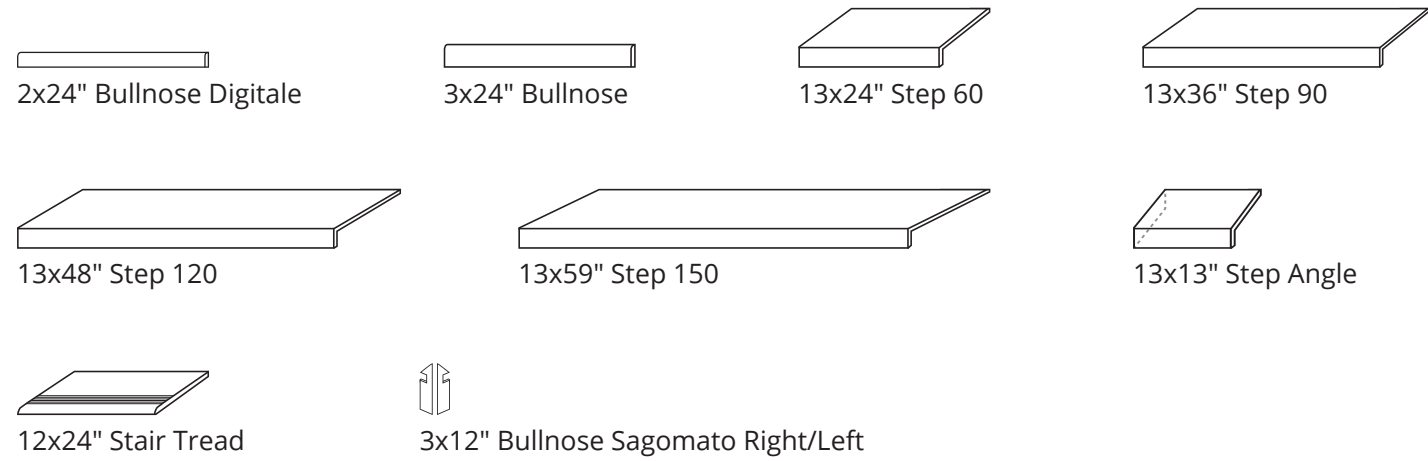

48x48"x9mm Textured

48x48"x9mm Grip

48x95"x9mm Textured

WALL TILE

16x32"x8.5mm

16x32"x10mm Urban

1x3" on 12x12"x8.5mm
MiniBrick Mosaic

TRIM