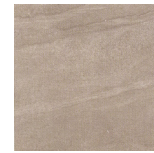

# ECO-STONE

The look of fine-grained natural stone in four neutral shades.

Antracite

Beige

Bianco

Grigio

Taupe

12x24"x9mm

12x24"x9mm Grip

Mosaic on  
12x12"x9mm

18x36"x9mm\*

24x24"x9mm

6x16"x9mm Muretto