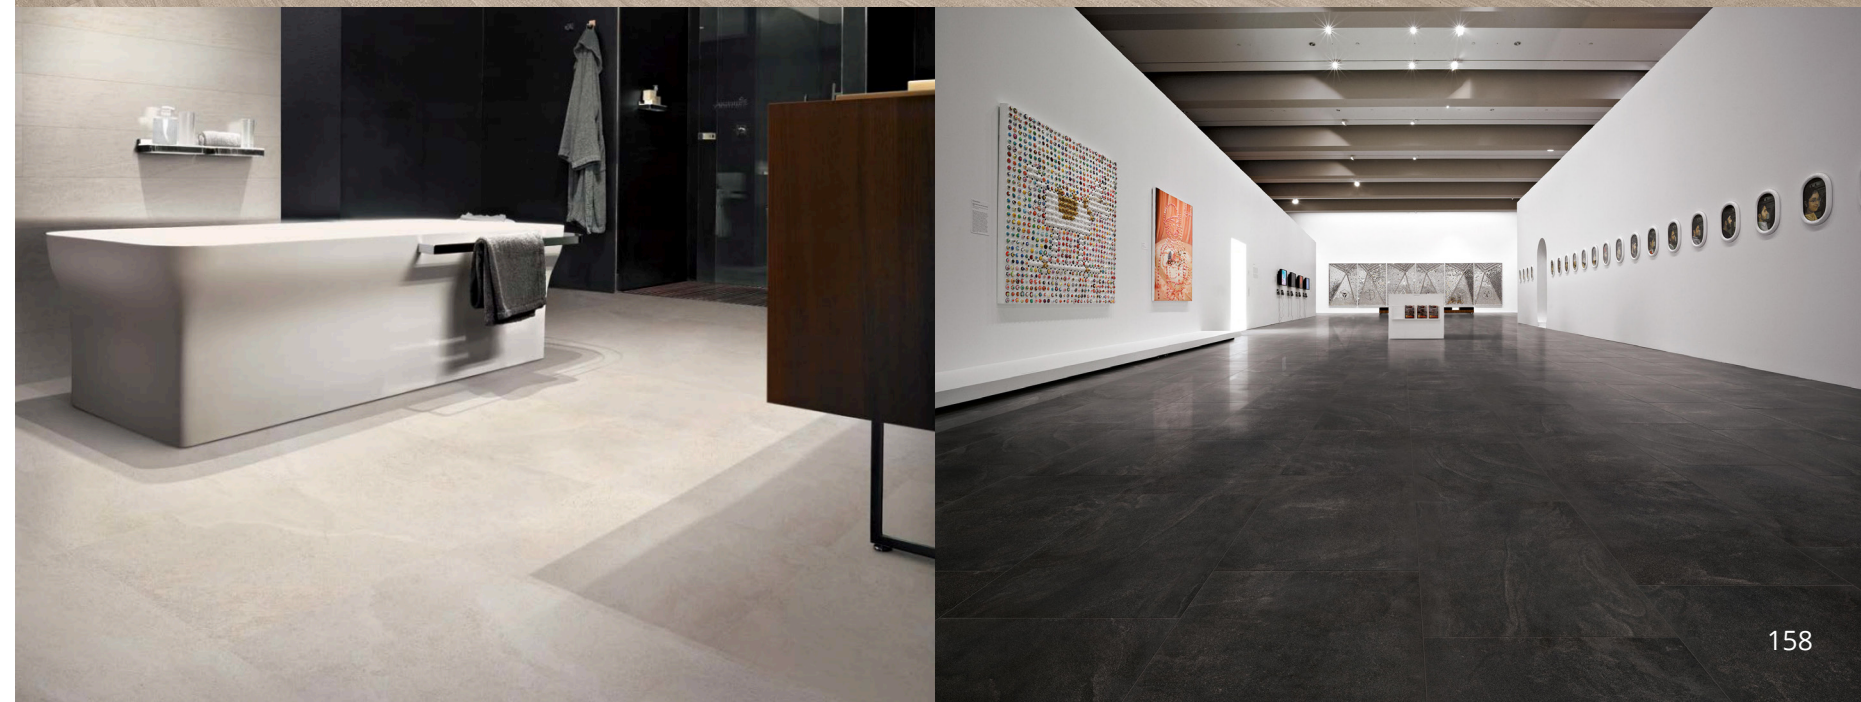

STONE PROJECT

Granular movement modeled after vein-cut sedimentary stone.